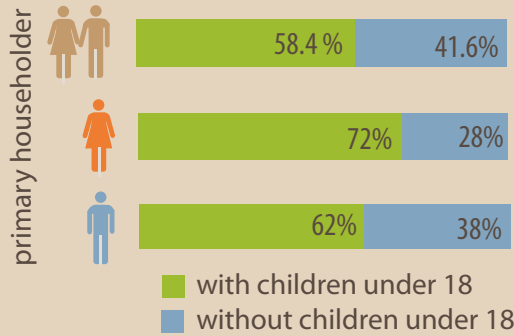

Bentonville, Arkansas 2010 Census Data

44.2%
households with children under 18

13.9%
households with individuals 65 years and older

Average Family Size
3.21

72
Percent of the population age 16 or older

30.6
median age