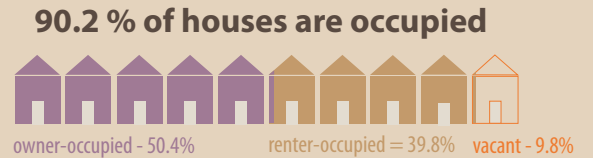

Bentonville, Arkansas 2010 Census Data

44.2%
households with children under 18

13.9%
households with individuals 65 years and older

Average Family Size
3.21

72
Percent of the population age 16 or older

30.6
median age