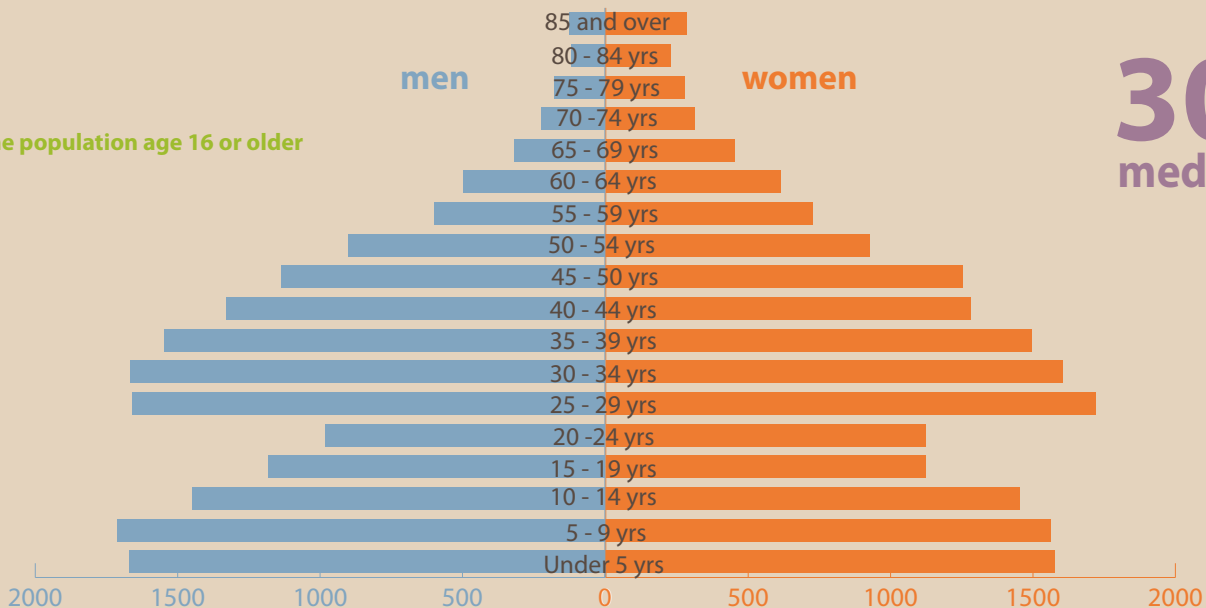

Bentonville, Arkansas 2010 Census Data

44.2%
households with children under 18

13.9%
households with individuals 65 years and older

Average Family Size
3.21

72
Percent of the population age 16 or older

30.6
median age