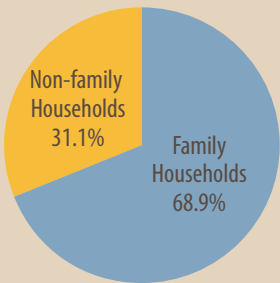

Bentonville, Arkansas 2010 Census Data

44.2%
households with children under 18

13.9%
households with individuals 65 years and older

Average Family Size
3.21

72
Percent of the population age 16 or older

30.6
median age