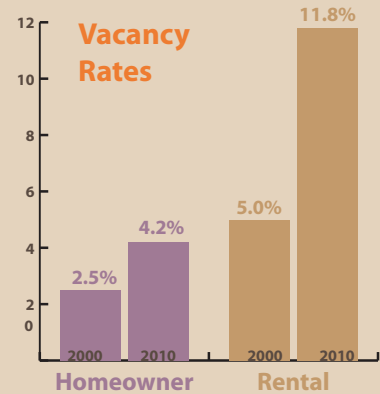

Bentonville, Arkansas 2010 Census Data

44.2%
households with children under 18

13.9%
households with individuals 65 years and older

Average Family Size
3.21

72
Percent of the population age 16 or older

30.6
median age