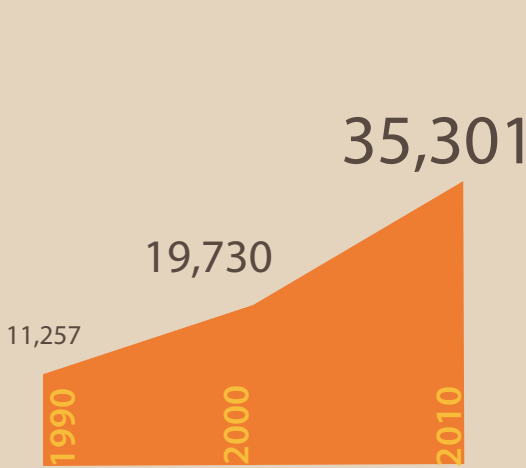

Bentonville, Arkansas 2010 Census Data

44.2%
households with children under 18

13.9%
households with individuals 65 years and older

Average Family Size
3.21

72
Percent of the population age 16 or older

30.6
median age