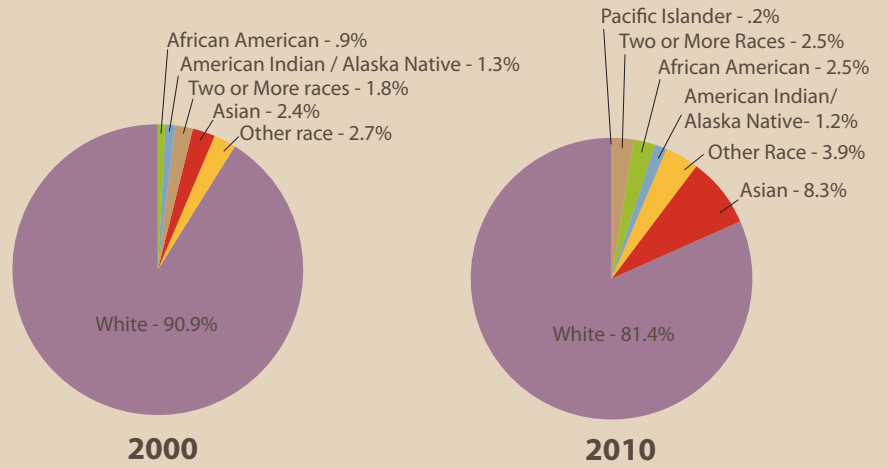

Bentonville, Arkansas 2010 Census Data

44.2%
households with children under 18

13.9%
households with individuals 65 years and older

Average Family Size
3.21

72
Percent of the population age 16 or older

30.6
median age