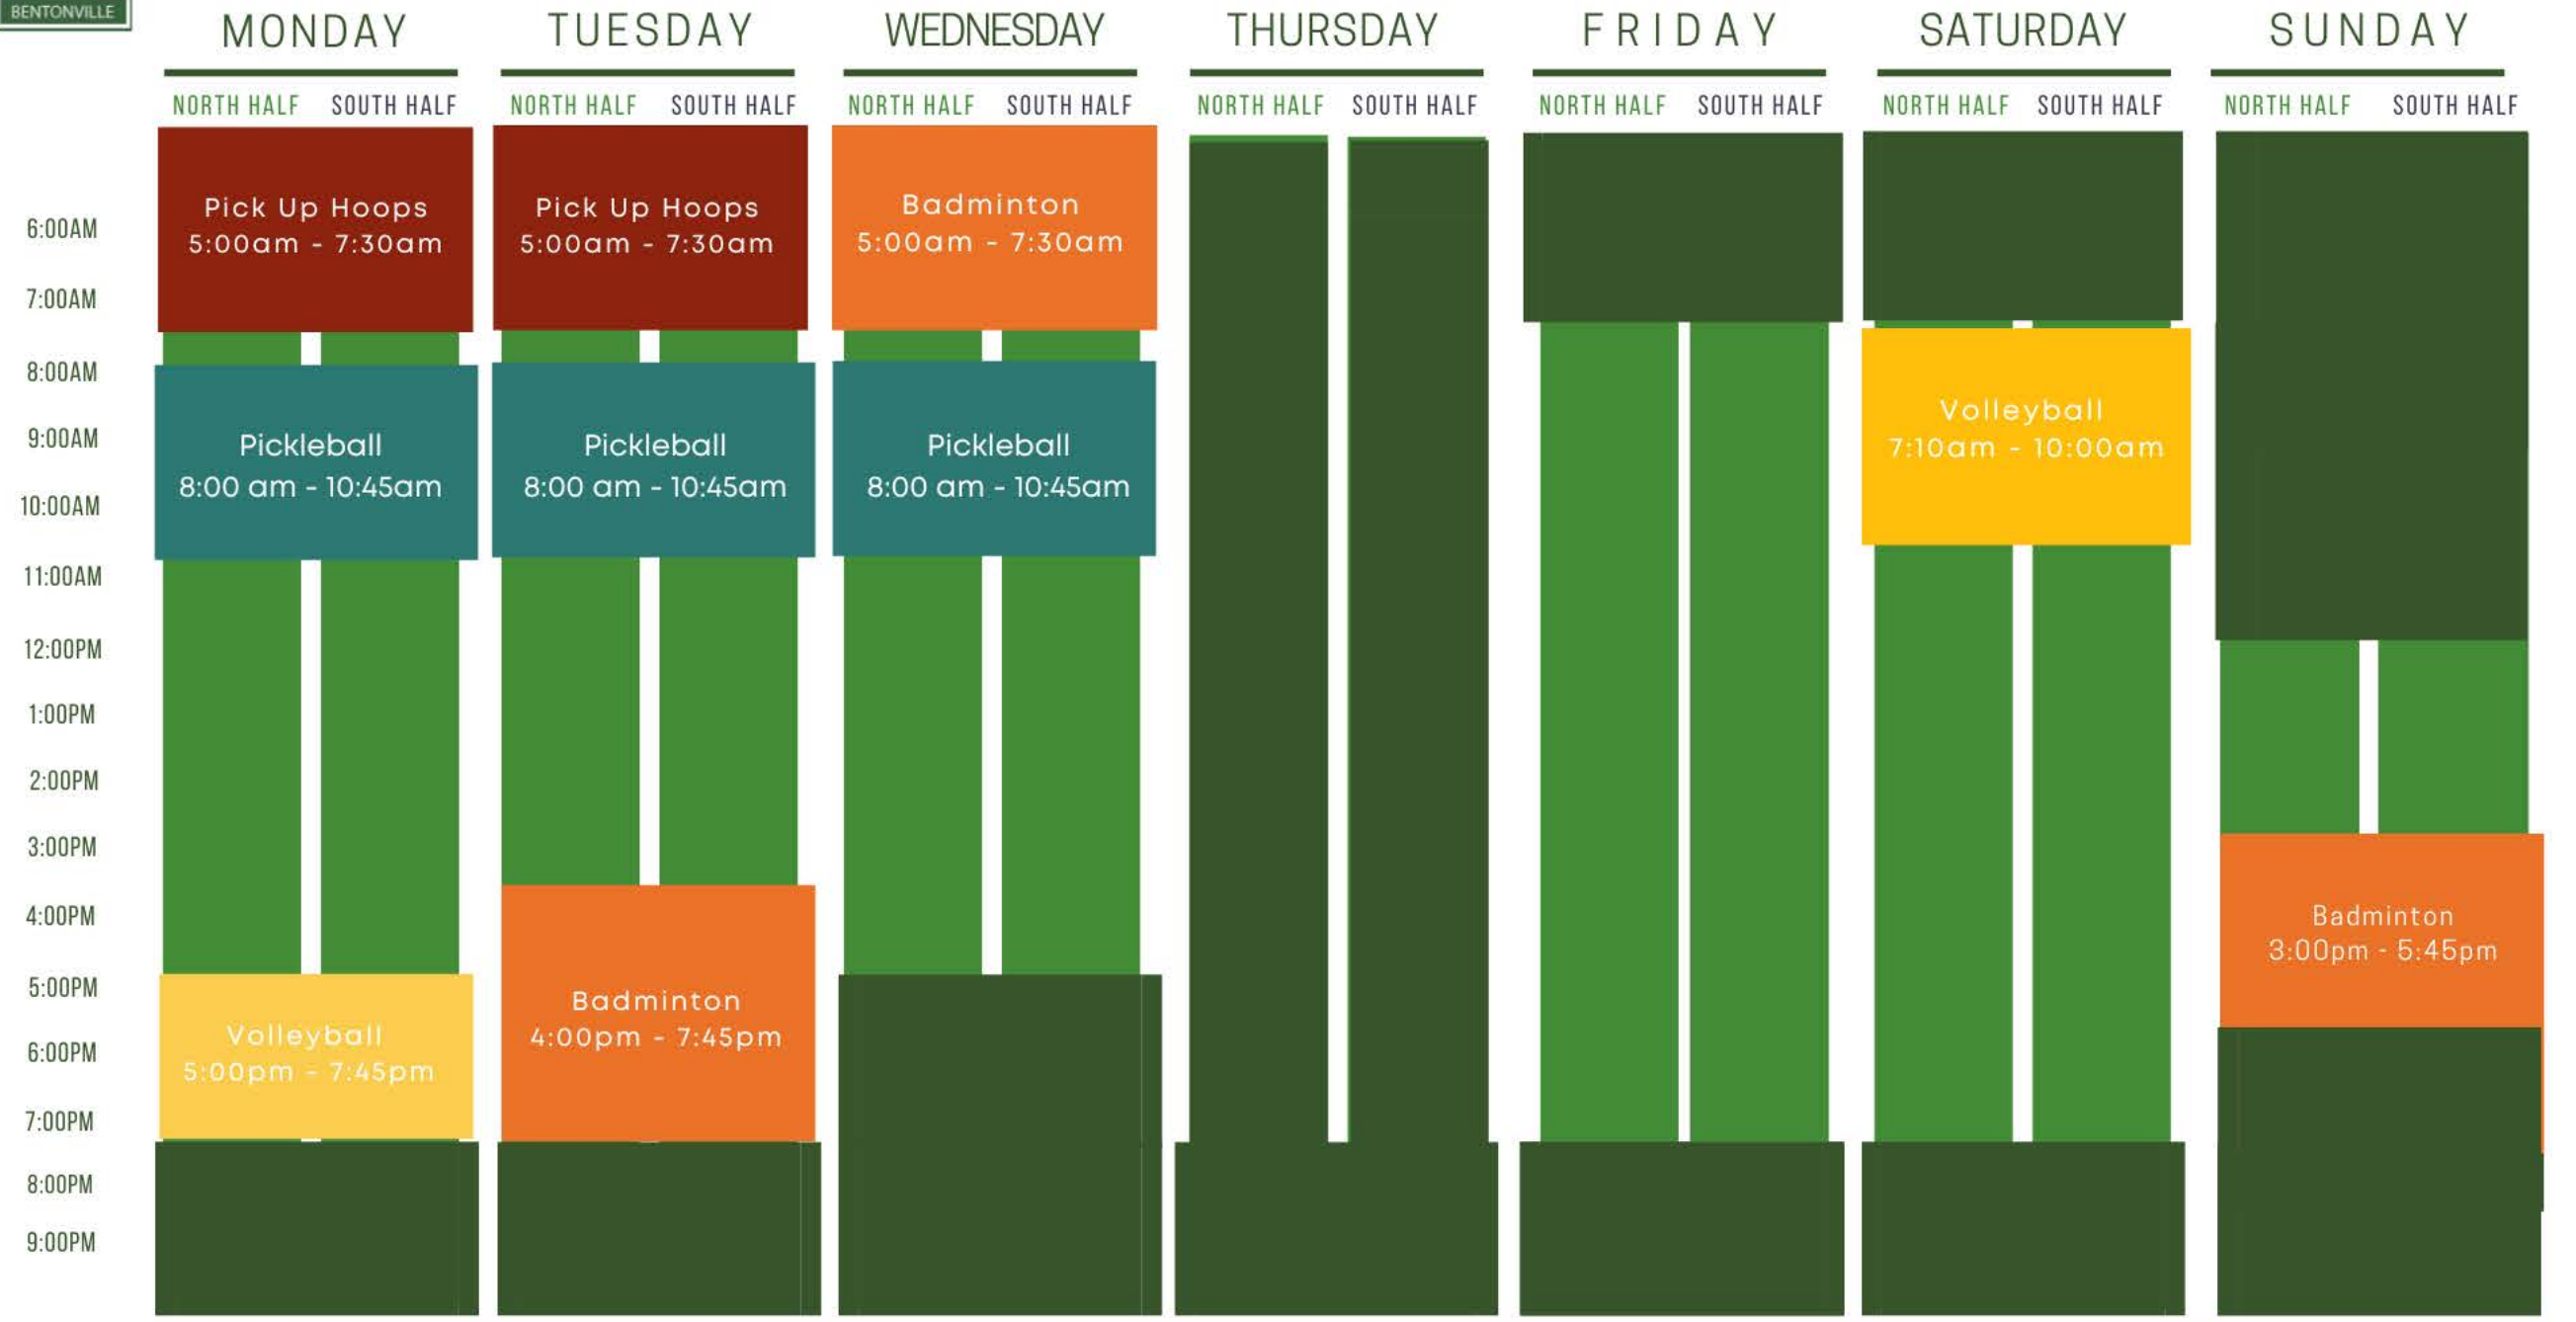

GYMNASIUM SCHEDULE

THANKSGIVING 2022
EFFECTIVE NOVEMBER 21ST - 27TH

Open Court	Closed Court	Pick Up Hoops	Badminton Programming	Pickle Ball Programming	Camp Bentonville Programming	Volleyball Programming
------------	--------------	---------------	-----------------------	-------------------------	------------------------------	------------------------