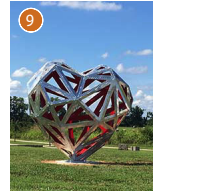

Goldfish
Kate Dickinson

Open Heart
Matthew Duffy