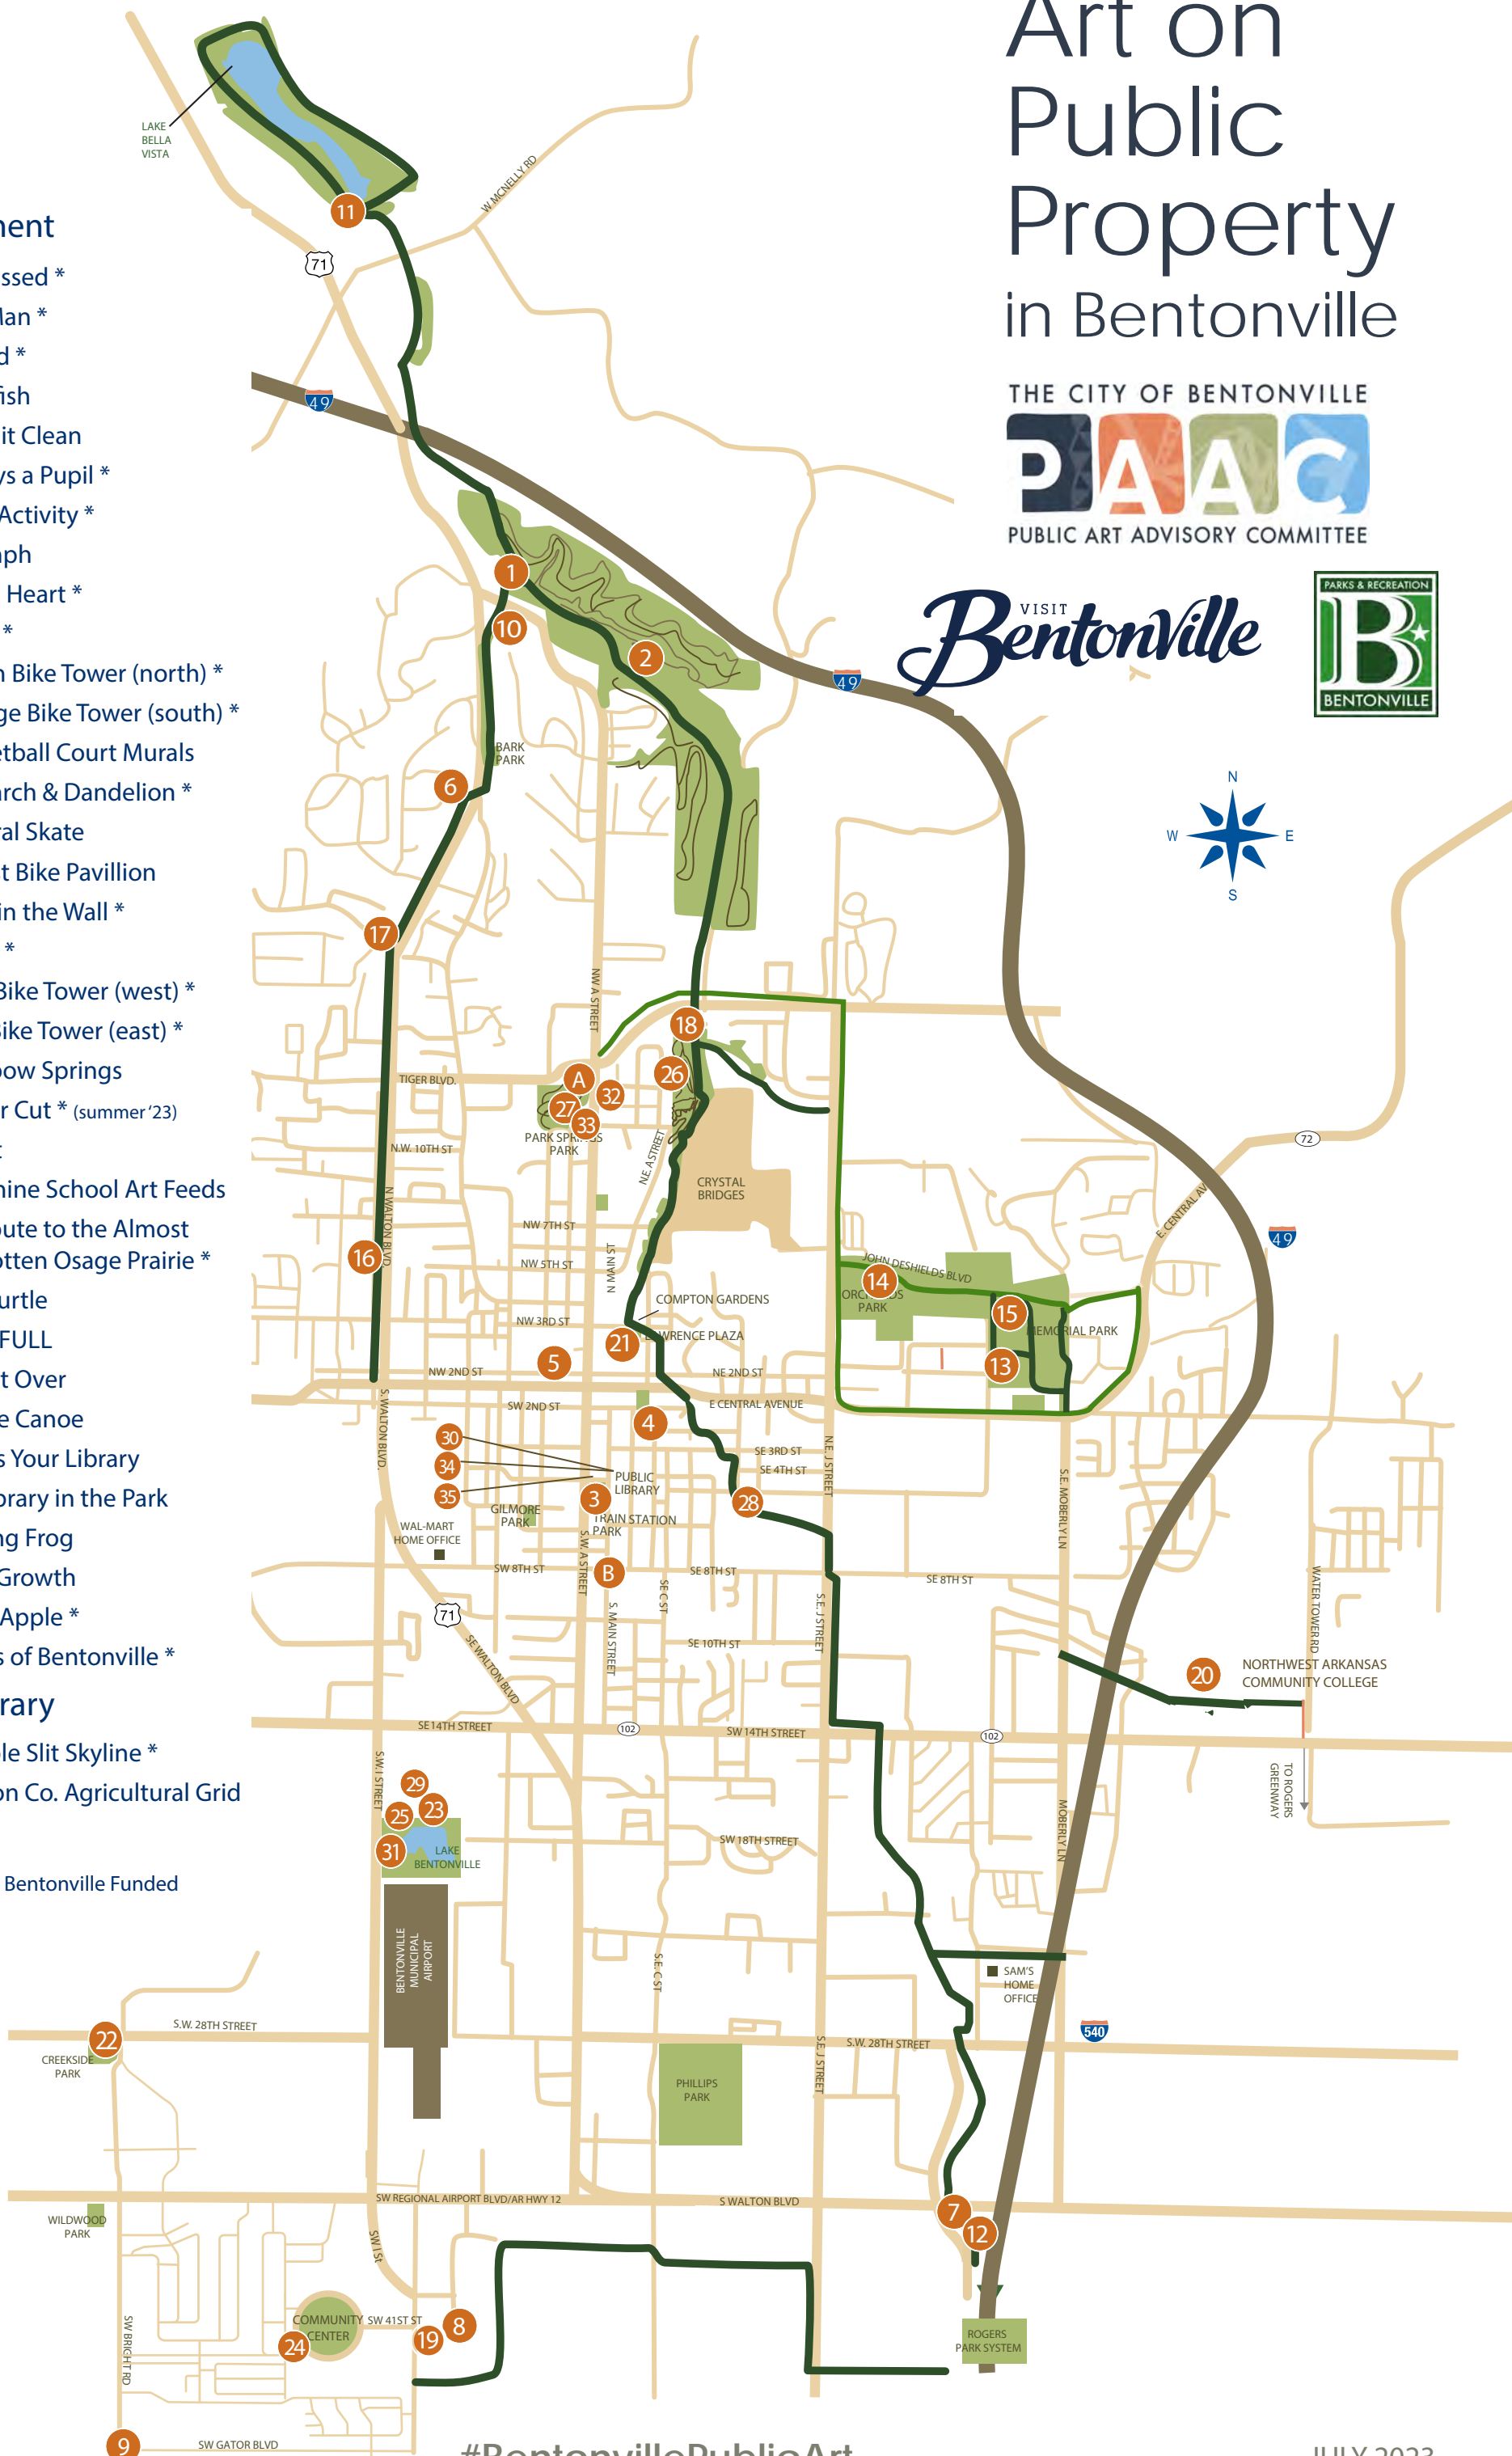

Art on Public Property in Bentonville

THE CITY OF BENTONVILLE

PUBLIC ART ADVISORY COMMITTEE

VISIT *Bentonville*

Permanent

- 1 Sunkissed *
- 2 Pac Man *
- 3 Found *
- 4 Goldfish
- 5 Keep it Clean
- 6 Always a Pupil *
- 7 Aura Activity *
- 8 Triumph
- 9 Open Heart *
- 10 Hello *
- 11 Green Bike Tower (north) *
- 12 Orange Bike Tower (south) *
- 13 Basketball Court Murals
- 14 Monarch & Dandelion *
- 15 Natural Skate
- 16 Arvest Bike Pavillion
- 17 Hole in the Wall *
- 18 Sassy *
- 19 Blue Bike Tower (west) *
- 20 Red Bike Tower (east) *
- 21 Rainbow Springs
- 22 Upper Cut * (summer '23)
- 23 Flight
- 24 Sunshine School Art Feeds
- 25 A Tribute to the Almost Forgotten Osage Prairie *
- 26 Box Turtle
- 27 ColorFULL
- 28 Mull It Over
- 29 Canoe Canoe
- 30 This is Your Library
- 31 Lil' Library in the Park
- 32 Surfing Frog
- 33 New Growth
- 34 Cozy Apple *
- 35 Seeds of Bentonville *

Temporary

- A Double Slit Skyline *
- B Benton Co. Agricultural Grid

* PAAC/Visit Bentonville Funded

#BentonvillePublicArt

JULY 2023

19 Blue Bike Tower
Tylur French

20 Red Bike Tower
Tylur French

21 Rainbow Springs
Eugene Sargent, Dustin Griffith & The Amazeum

A Double Slit Skyline
Dewane Hughes

B Benton County Agricultural Grid
Thaden School Students

22 Upper Cut
Alvaro Bonfiglio

23 Flight
Bob Doster

24 Art Feeds
Sunshine School Students

25 A Tribute to the Almost Forgotten Osage Prairie
Jonathan Perrodin

16 Arvest Bike Pavillion
Hight-Jackson

17 Hole in the Wall
Joann Lacey & Eric Williams

18 Sassy
Amanda Willshire