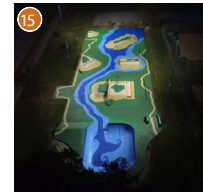

Hello
Kenneth Siemens

Natural Skate
The Mars Agency