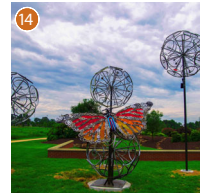

Open Heart
Matthew Duffy

Monarch & Dandelions
Amanda Willshire