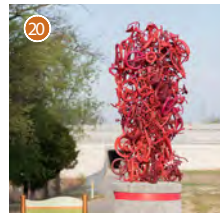

Art on Public Property in Bentonville

THE CITY OF BENTONVILLE

PUBLIC ART ADVISORY COMMITTEE

VISIT *Bentonville*

Permanent

- 1 Sunkissed *
- 2 Pac Man *
- 3 Found *
- 4 Goldfish
- 5 Keep it Clean
- 6 Always a Pupil *
- 7 Aura Activity *
- 8 Triumph
- 9 Open Heart *
- 10 Hello *
- 11 Green Bike Tower (north) *
- 12 Orange Bike Tower (south) *
- 13 Basketball Court Murals
- 14 Monarch & Dandelion *
- 15 Natural Skate
- 16 Arvest Bike Pavillion
- 17 Hole in the Wall *
- 18 Sassy *
- 19 Blue Bike Tower (west) *
- 20 Red Bike Tower (east) *
- 21 Rainbow Springs
- 22 Upper Cut * (summer '23)
- 23 Flight
- 24 Sunshine School Art Feeds
- 25 A Tribute to the Almost Forgotten Osage Prairie *
- 26 Box Turtle
- 27 ColorFULL
- 28 Mull It Over
- 29 Canoe Canoe
- 30 This is Your Library
- 31 Lil' Library in the Park
- 32 Surfing Frog
- 33 New Growth
- 34 Cozy Apple *
- 35 Seeds of Bentonville *

Temporary

- A Double Slit Skyline *
- B Benton Co. Agricultural Grid

* PAAC/Visit Bentonville Funded

#BentonvillePublicArt

JULY 2023

19 Blue Bike Tower
Tylur French

20 Red Bike Tower
Tylur French

21 Rainbow Springs
Eugene Sargent, Dustin Griffith & The Amazeum

A Double Slit Skyline
Dewane Hughes

B Benton County Agricultural Grid
Thaden School Students

22 Upper Cut
Alvaro Bonfiglio

23 Flight
Bob Doster

24 Art Feeds
Sunshine School Students

25 A Tribute to the Almost Forgotten Osage Prairie
Jonathan Perrodin