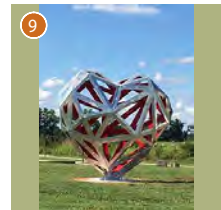

#BentonvillePublicArt

www.bentonvillepublicart.com

Art on Public Property

Found
Timothy Jorgensen

Public Art...

- Has the power to energize our public spaces and transform the places where we live, work and play.
- Helps green spaces thrive and enhances roadsides, pedestrian corridors and community gateways.
- Serves as a powerful economic force, attracting businesses and qualified workforces.
- Enhances public spaces and creates destinations in a community.
- Encourages people to fully appreciate and utilize public areas.
- Is an essential component of a community that strives to be distinctive.

1 Sunkissed
Nathan Pierce

2 PacMan
Craig Gray

3 Found
Timothy Jorgensen

4 Goldfish
Kate Dickinson

5 Keep it Clean
Laura Neill

6 Always a Pupil
Amanda Willshire

7 Aura Activity
Joann Lacey & Eric Williams

8 Triumph
Hunter Brown